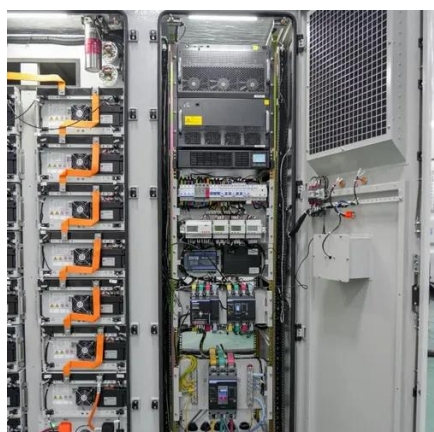

[Network Rack Cabinet, 32U, Black, 1610H x 600W x 600D mm](#)

AZE's 32U floor standing network rack cabinet provides secure storage space for storing EIA-310 compliant 19" rack-mount devices such as servers, switches as well as telecommunication ...