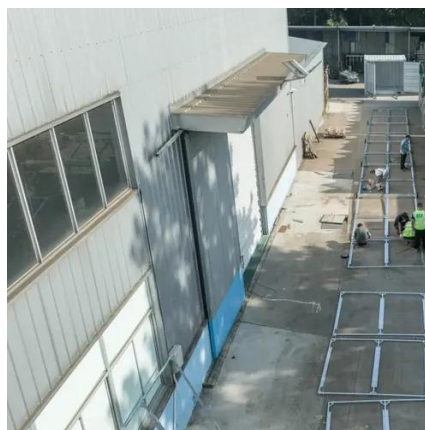

Order customized metal shelters online and increase your property value. Beautify your property with a garden shelter or customized metal gazebo.

[Container Canopies, Storage Tents & Steel ...](#)

Varna provides durable container canopies, storage tents, temporary warehouses and steel buildings across the UK. Fast installation, cost ...

[Kurum Iron-Steel Plant](#)

This plant helps save electricity and increase production efficiency. Throughout 2019, Kurum made a number of investments in upgrading factories, renovating dust capture systems and ...