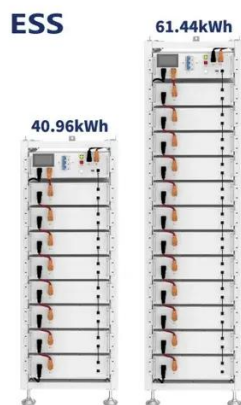

While a standard rack uses 7-10 kW, an AI-capable rack can demand 30 kW to over 100 kW, with an average of 60 kW+ in dedicated AI facilities. This article provides a ...

Servers

Deliver performance with a scalable, rack-dense server. Designed for small business IT infrastructure and lightweight virtualization.