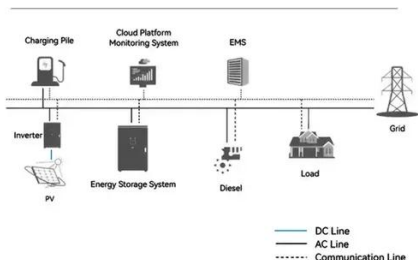

### [Server Rack Battery Lifepo4 500Kwh 100Kwh](#)

selection Server Rack Battery Lifepo4 500Kwh more complete details about Server Rack Battery Lifepo4 500Kwh 100Kwh oem suppliers or ...

### System Topology