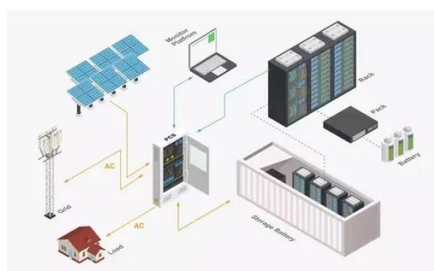

[Commercial and Industrial Energy Storage Cabinet BESS](#)

Liquid cooled outdoor 215KWH 100KW lithium battery energy storage system cabinet is an energy storage device based on lithium-ion batteries, which uses lithium-ion batteries as energy ...