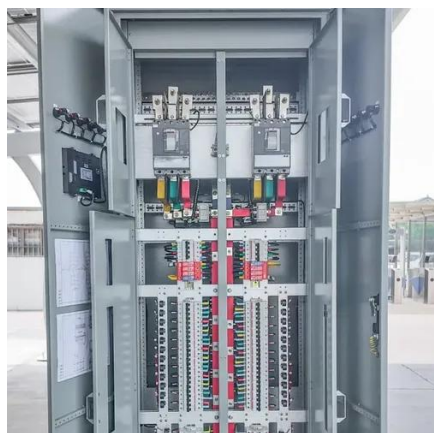

1200mm deep energy management battery storage cabinet for batter