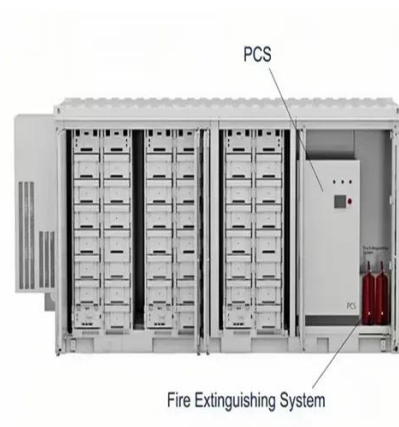

[Battery Swapping Station , Umbrex](#)

Access an in-depth glossary of energy storage industry terms written by top consultants experienced in the energy industry.