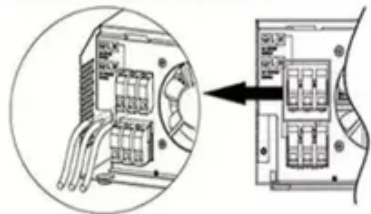

120kW Mobile Outdoor Cabinet Used on Moroccan Construction Site

Parallel (Parallel operation up to 6 unit (only with battery connected))

AC input wires

AC output wires

120kW Mobile Outdoor Cabinet Used on Moroccan Construction Site