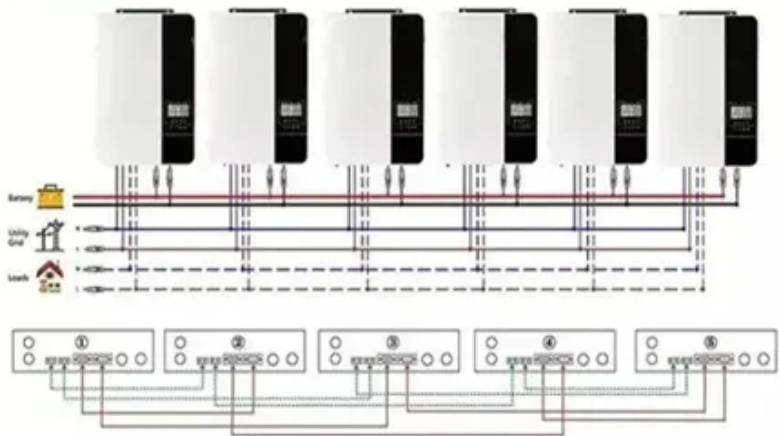

120kW Mobile Outdoor Cabinet Used on Moroccan Construction Site

Parallel (Parallel operation up to 6 unit (only with battery connected))

AC input wires

AC output wires

120kW Mobile Outdoor Cabinet Used on Moroccan Construction Site