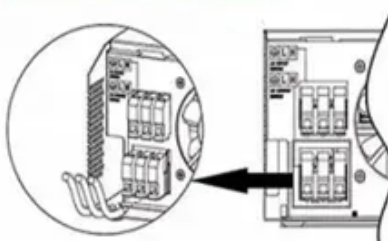

120kW Mobile Outdoor Cabinet Used on Moroccan Construction Site

Parallel (Parallel operation up to 6 unit (only with battery connected))

AC input wires

AC output wires

120kW Mobile Outdoor Cabinet Used on Moroccan Construction Site