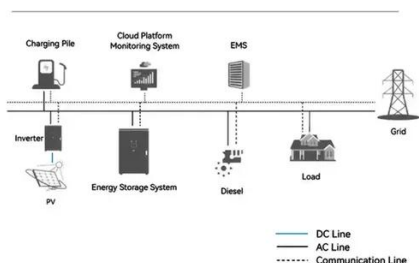

System Topology

[Outdoor Cabinet Energy Storage System (Air-Cooled) - Modular ...](#)