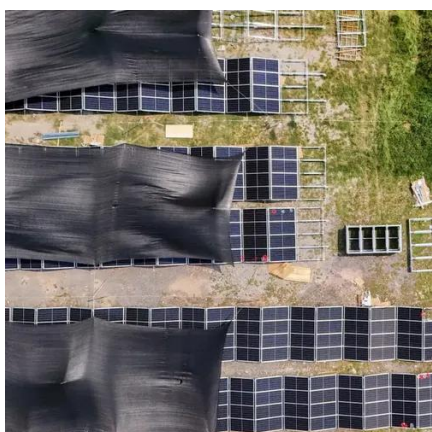

These cabinets are ideal for outdoor base stations in remote, mountainous, or desert regions, especially where grid power is absent, unstable, or costly. They are also used for border ...

[LFP energy storage system](#)

The ICB series battery energy storage system is specifically designed for commercial and industrial (C& I) energy storage applications, including EV charging infrastructure.

[Base Station Energy Storage](#)

A base station energy storage system is a compact, modular battery solution designed to ensure uninterrupted power supply for telecom base stations. It supports stable operations during grid ...

[Outdoor Energy Storage System Cabinets , EPC Energy](#)

From outdoor energy storage system cabinets to integrated cloud-based controls, EPC Energy has you covered. We want to help you create a sustainable future.

[Outdoor Photovoltaic Energy Cabinet, Base Station Energy ...](#)