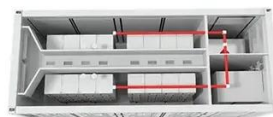

[Energy Storage Cabinet Outdoor 20KW 50KWh/ ...](#)

HBOWA integrates units such as inverters, lithium battery packs, fire protection systems, and monitoring into an energy storage cabinet.

[ENERGY STORAGE CABINET 120KW](#)

FAQS about Energy storage power station large storage What is the largest grid-forming energy storage station in China? This marks the completion and operation of the largest grid-forming ...

[Base Station Energy Cabinet](#)

The Base Station Energy Cabinet is a fully enclosed, weather-resistant telecom energy cabinet designed to provide reliable power distribution and battery backup for outdoor communication ...

[Outdoor Photovoltaic Energy Cabinet, Base Station Energy Storage](#)