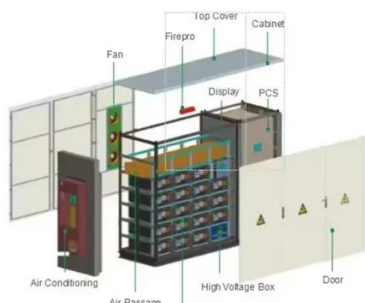

[Payment For 30kw Outdoor Energy Storage Cabinet For Base Station ...](#)