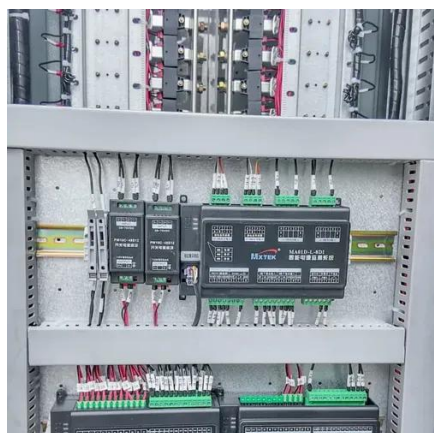

[Brochure i5x0 frequency inverters](#)

The i550 protec frequency inverter uses the same tried-and-tested technology used in control cabinet inverters and only differs in terms of a higher degree of housing protection and an ...