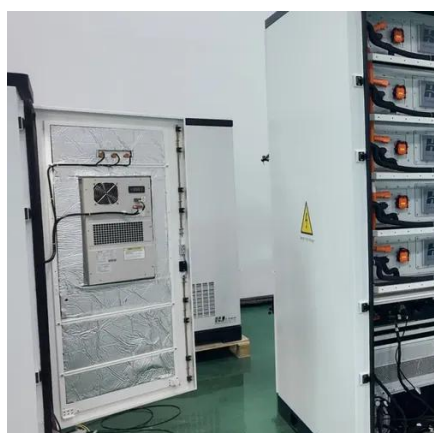

[Outdoor Telecommunication Enclosures](#)

Versatile installation features: Our enclosures have two universal wall and pole mounting brackets and an adjustable and removable back plate. This ...