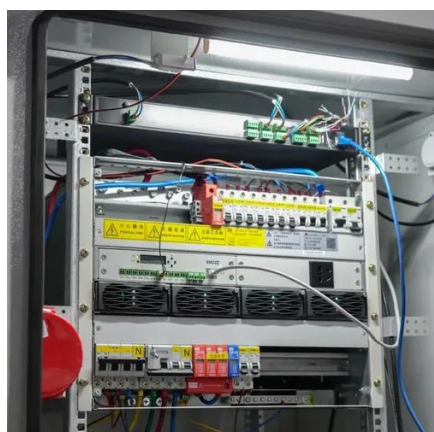

Used telecom shelters & cabinets are structures that have been installed at one time but now have been dismantled. New telecom shelters & cabinets include excess inventory from various ...

[Outdoor Telecom Cabinet & Telecom Power System](#)

China leading provider of Outdoor Telecom Cabinet and Telecom Power System, Tianjin Estel Electronic Science and Technology Co.,Ltd is ...