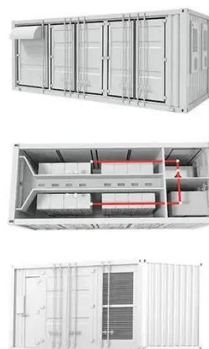

## Edge Computing Rack

EDGE COMPUTING SERVER RACK COOL-RACK  
SILENT WITH COOLING CAPACITY 5.8 KW 42 U 800  
+ 150x1200x2100 mm (WxDxH) Sound-insulated  
with high quality and flame ...