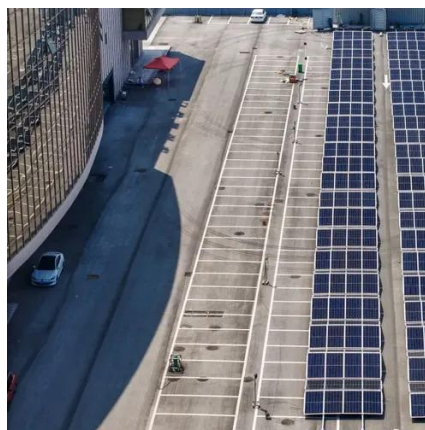

EDGE COMPUTING SERVER RACK COOL-RACK WITH FIRE PROTECTION WITH COOLING CAPACITY 5.8 KW 42 U Dimension server rack without fire enclosure: 800 + 150x1200x2100 ...