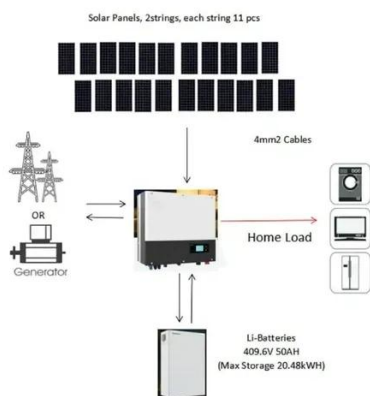

Get 1MW On Off Grid Solar Power Plant with ...

Get 1MW On Off Grid Solar Power Plant with an affordable price comes with lithium battery storage, PCS, Solar Panels, BMS, Fire suppression ...

150 kwh battery

[150 kW Solar Kits , SunWatts](#)

These 150 kW size grid-connected solar kits include solar panels, DC-to-AC inverter, rack mounting system, hardware, cabling, permit plans and instructions. These are complete PV ...

[Energy Storage Products , All-scenario ESS & EV ...](#)

Hybrid Inverter All-in-one hybrid inverter has a power range from 5kW to 150kW. This integrated solar hybrid inverter integrates photovoltaic, ...

...

[150kW DC40V~300V Bidirectional AC/DC PCS Power energy storage Cabinet](#)

Product Name 150kW Bidirectional ACDC power converter Module Model Number BIM300100-150KW AC side 380/400/415Vac Battery side 40~300Vdc, Rated 150Vdc Output ...