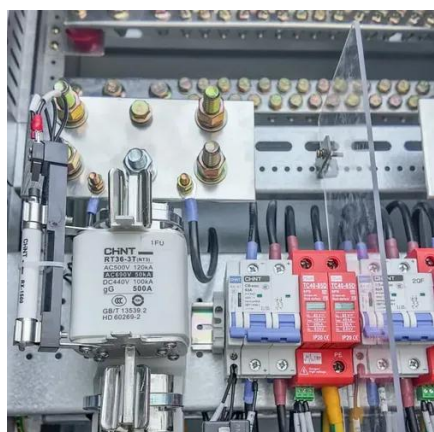

This high voltage DC power supply offers a high power density envelop of maximum 15KW in 3U, delivers low output noise and ripple, provides excellent line and load regulation, and a fast ...

[MXC30050. 15kW Bidirectional DC-DC Power ...](#)

Bidirectional power module application Field Energy storage (cascade utilization of batteries) The product is a modular energy storage converter, ...

[GEN10-15 kW - Laboratory Power Supplies: 10kW -15kW](#)

The TDK - Lambda Genesys(TM) 3U Full-Rack (GEN-3U) series of 15kW DC Programmable Power Supplies provides high power density (up to 15kW) with a complete set of user-friendly ...

[380V 50Hz 15kw AC Power Supply Cabinet Communication ...](#)

380v 50hz 15kw Ac Power Supply Cabinet Communication Systems For Communication System, Find Complete Details about 380v 50hz 15kw Ac Power Supply Cabinet Communication ...

SRYLF15T24