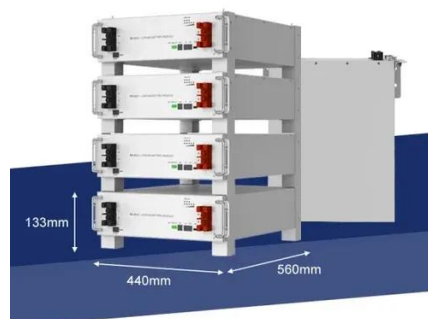

[The structure and cost of telecom cabinets](#)

Telecom cabinets protect equipment with durable materials, weatherproofing, and cooling systems. Costs vary by size, material, and ...

[Telecoms Cabinet Manufacturing for Outdoor](#)

Machan takes pride in customization, providing tailor-made outdoor telecom equipment cabinet sizes and specifications based on the client's ...