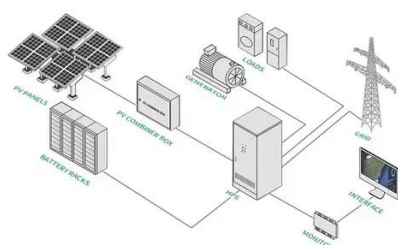

[OUTDOOR EQUIPMENT CABINET WITH COOLING](#)