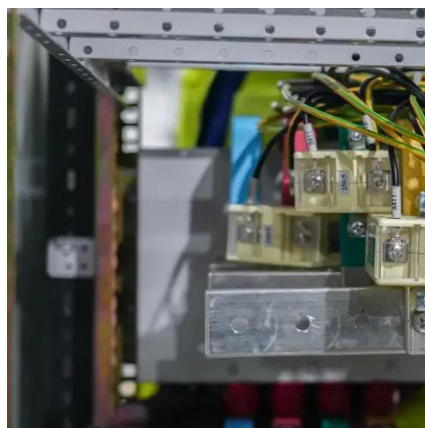

- Voltage range: 91.2-947.2V
- >6000 cycles (100%DOD)
- Rated battery capacity: 216KWH (customizable)
- EMS communication: 4G/CAN/RS485

Outdoor Telecom Cabinets for Reliable Field Deployment

Explore our range of outdoor telecom cabinets engineered for reliable field deployment. Designed to protect sensitive electronic equipment from harsh weather, ???, and vandalism, our ...

Communication Enclosures

Depending on your location, we also ensure our products meet all your local regulations. Our NEMA 3R and NEMA 4X indoor/outdoor telecom ...