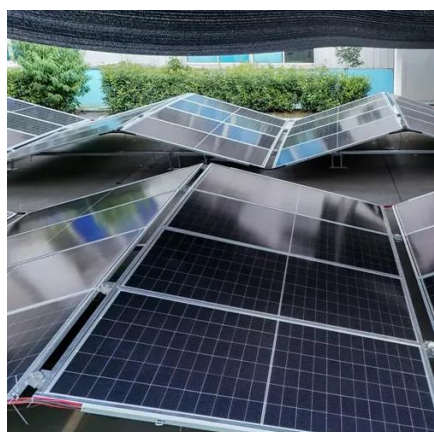

[SMALL TELCO POLE MOUNT ENCLOSURE](#)

Compact pole-mount fiber enclosures built for telco and outdoor networks -- secure, weather-resistant protection for fiber terminations and splices.

[What Makes ESTEL Outdoor Air Conditioners ...](#)