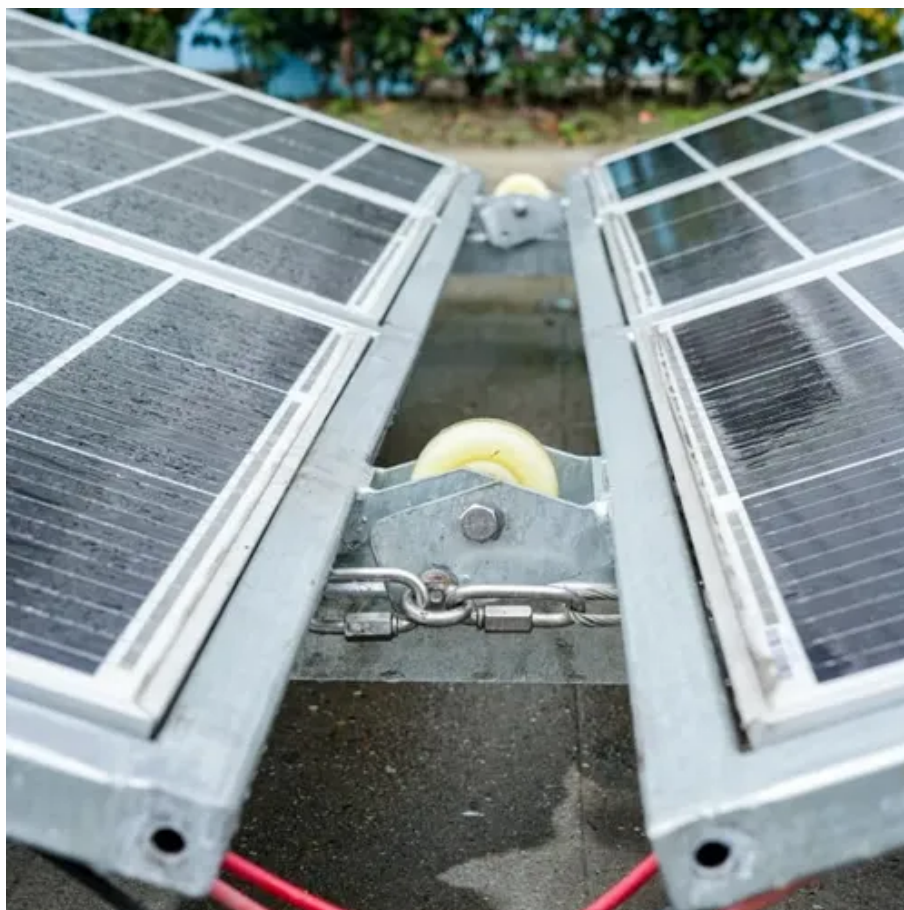

15kw outdoor telecom enclosure used in mountainous areas of malaysia

15kw outdoor telecom enclosure used in mountainous areas of malay

[The structure and cost of telecom cabinets](#)

By organizing equipment in a structured manner, telecom cabinets ensure efficient operation and maintenance. You will often find these enclosures in both indoor and outdoor ...

Home , SHIELD

Our mini-shelter is designed to protect your telecom equipment from humidity, dust, extreme temperatures and overheating. Its modular design ...

[Outdoor Telecom Enclosure](#)

When it comes to reliability, our KDM outdoor telecommunication cabinets are second to none. Built from stainless steel, aluminum, or galvanized steel, you can trust in their performance, no ...

[IP55 Weatherproof Enclosures , IP55 Outdoor Aluminum Enclosures ...](#)

Integrated Outdoor Telecom Cabinet with Air Conditioner (with sandwich panel double-wall structure design) is mainly used for wireless communication base station to house a variety of ...