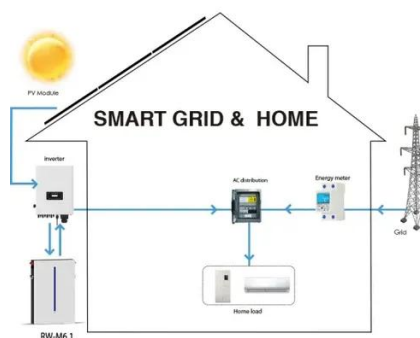

This outdoor enclosure is made using galvanized steel or a stainless steel plate, and is often used on roads, communities, remote areas, mountainous areas and base stations.