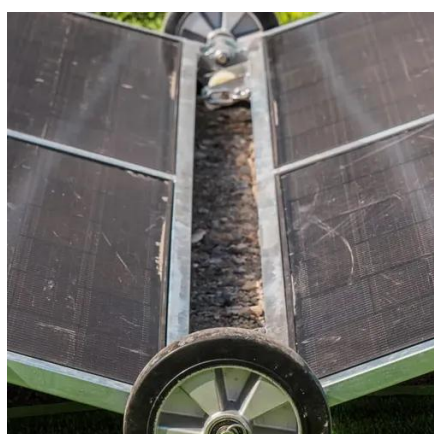

### [1MW Solar system LiFePO4 Lithium ion Batteries](#)

...

Medium micro-grid solutions: The medium micro-grid solution adopts the outdoor cabinet structure, which is suitable for scenarios without power ...