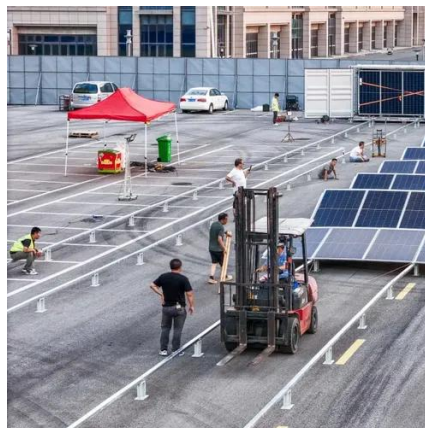

Smart solar panels are solar energy systems that use inverters and smart meters that can provide real-time data on their performance.. Smart or DC-optimized modules are solar panels with an ...

[215KWH SMART PV ESS CABINET , Solar Power Solutions](#)

Pv value photovoltaic energy valuation model
Sandia National Laboratories has developed a prospective model of determining the value of PV. Sandia uses an income capitalization ...