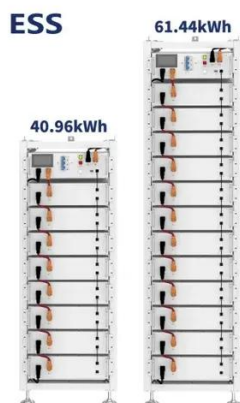

[500kW PV+ESS System Three-Phase MPPT + EMS + PCS ...](#)

The UEI-500kW/1892kWh PV+ESS system is a high-capacity, pre-engineered energy storage solution designed for industrial and commercial facilities. Built inside a 40HQ container, the ...