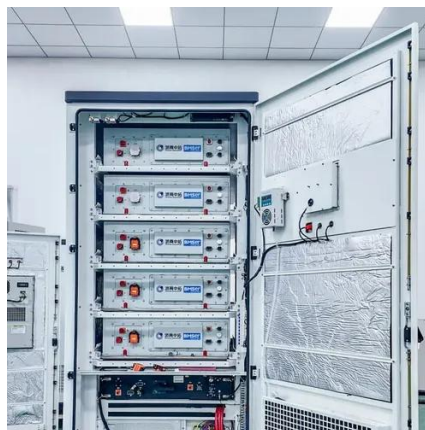

[Updated McDonald Criteria for MS Allow Earlier Dx and Tx](#)

Drs Andrew Wilner and Oliver Tobin discuss key features of the updated McDonald criteria and how they change the diagnosis of multiple sclerosis.

[Understanding the Structure of Outdoor Telecom ...](#)

Outdoor telecom cabinets protect equipment from weather, ensure durability, and feature advanced cooling, security, and cable ...