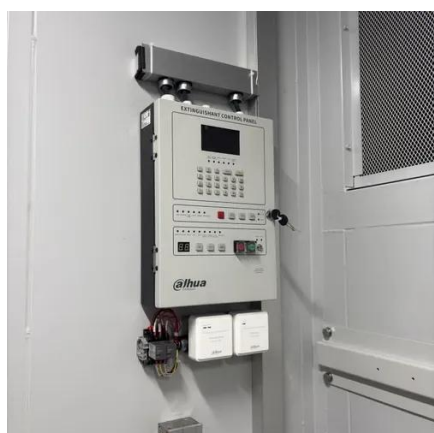

Telecom Battery Backup System , Sunwoda Energy

A telecom battery backup system is a comprehensive portfolio of energy storage batteries used as backup power for base stations to ensure a ...