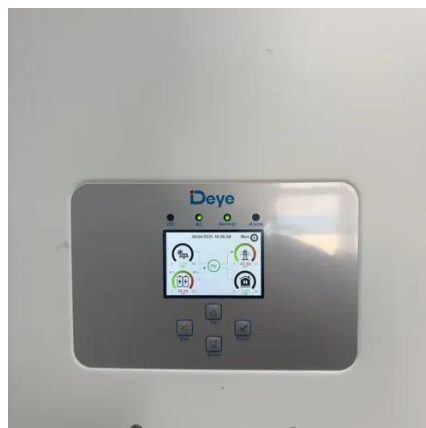

Ensure continuous communication with our 19" lithium battery cabinets, built for reliable power at base stations.

[Complete Guide to 5G Base Station Construction](#)

Explore how 5G base stations are built--from site planning and cabinet installation to power systems and cooling solutions. Learn the ...