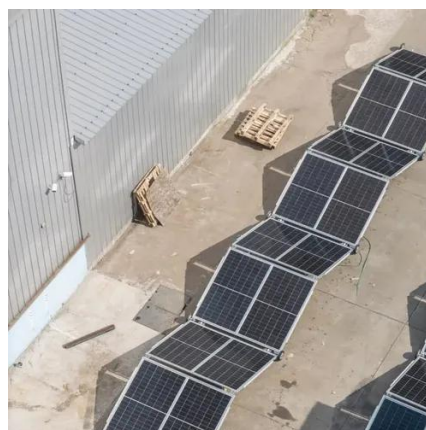

[Telecom and Network Equipment Cabinets and ...](#)

ICEqube delivers industry-leading NEMA Cabinets and Racks designed to safeguard critical rack-mount equipment and batteries.