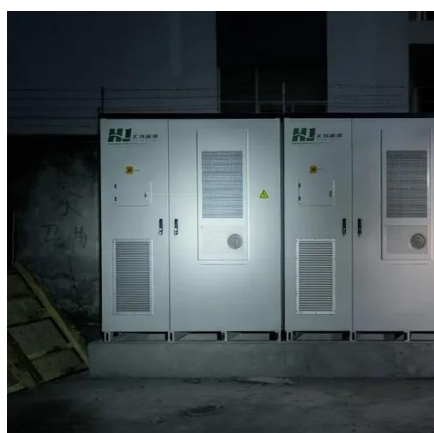

[Custom Electrical Cabinets for Renewable Energy](#)

...