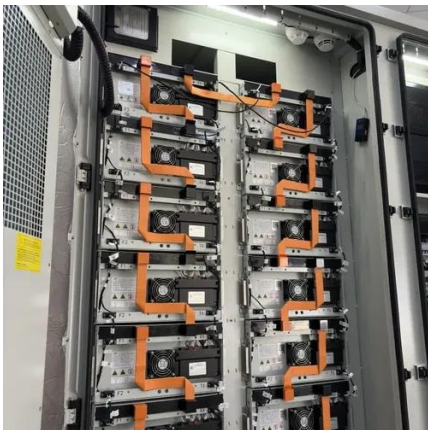

The 24U Outdoor Network Cabinet offers a robust solution for protecting network devices and servers in harsh outdoor environments. With its IP66 ...

[Why 220V Energy Storage Cabinets Are the Unsung Heroes of Modern Power](#)

It's when your 220V energy storage cabinet reduces power consumption during expensive peak hours. Then there's "black start capability"--a fancy way of saying the system can reboot ...