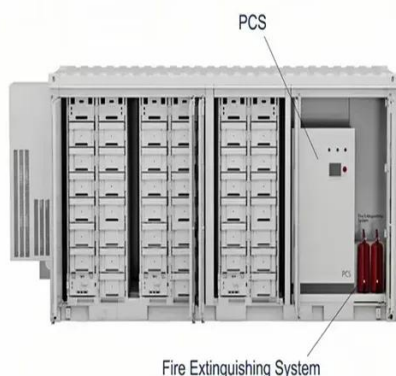

### [Shop GRECELL Portable Power Station 2400W](#)

Power up to 11 devices simultaneously with GRECELL Portable Power Station 2400W. Fast recharge in 1.6-2 hrs via AC or solar. UPS mode for ...

### [Oscal PowerMax 2400 , 2400W Portable Power ...](#)

Discover the Oscal PowerMax 2400, a 2400W portable power station with 1872Wh expandable capacity, perfect for outdoor adventures and ...