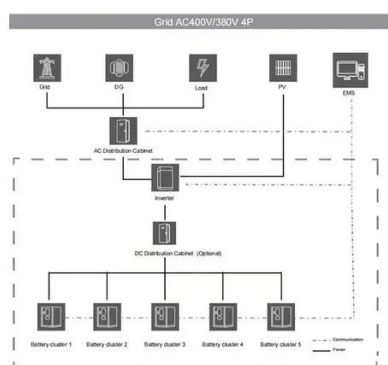

Server Rack

A server rack is a cabinet-like structure used to organize and hold computer servers, networking equipment, and other critical IT ...