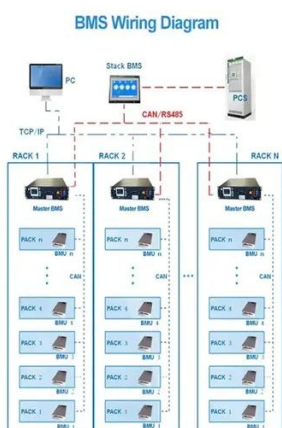

The 215kWh-2MWh Container Energy Storage System and industrial and commercial energy storage battery cabinets are high-capacity, scalable Battery Energy Storage Systems (BESS)

...