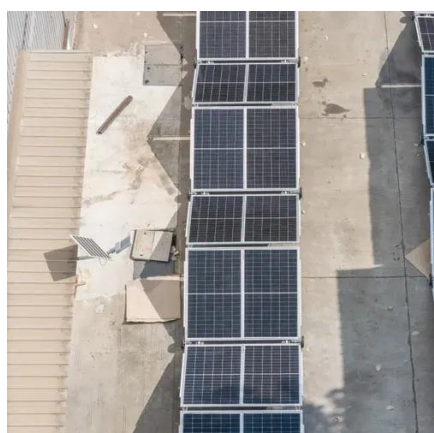

Smsenergy Industry Commerce LiFePO4 Battery Storage Cabinet 2MWH 1MWH 1000KWH 500KWH 300KWH Rugged Stable for Off-Grid Outdoor

[Sunpal Solar Cabinet LiFePO4 Battery Energy 1 Mwh 2mwh ...](#)

Sunpal storage battery factory was founded in 1998, covers 150,000 square meters, and annually reaches 920,000 kWh. Over the years, our factory has focused on the production, marketing, ...