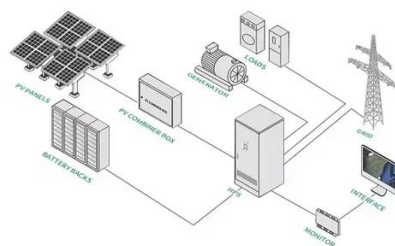

We demonstrate its special design, explain the integrated safety features and illustrate how reliably the cabinet reacts in an emergency.