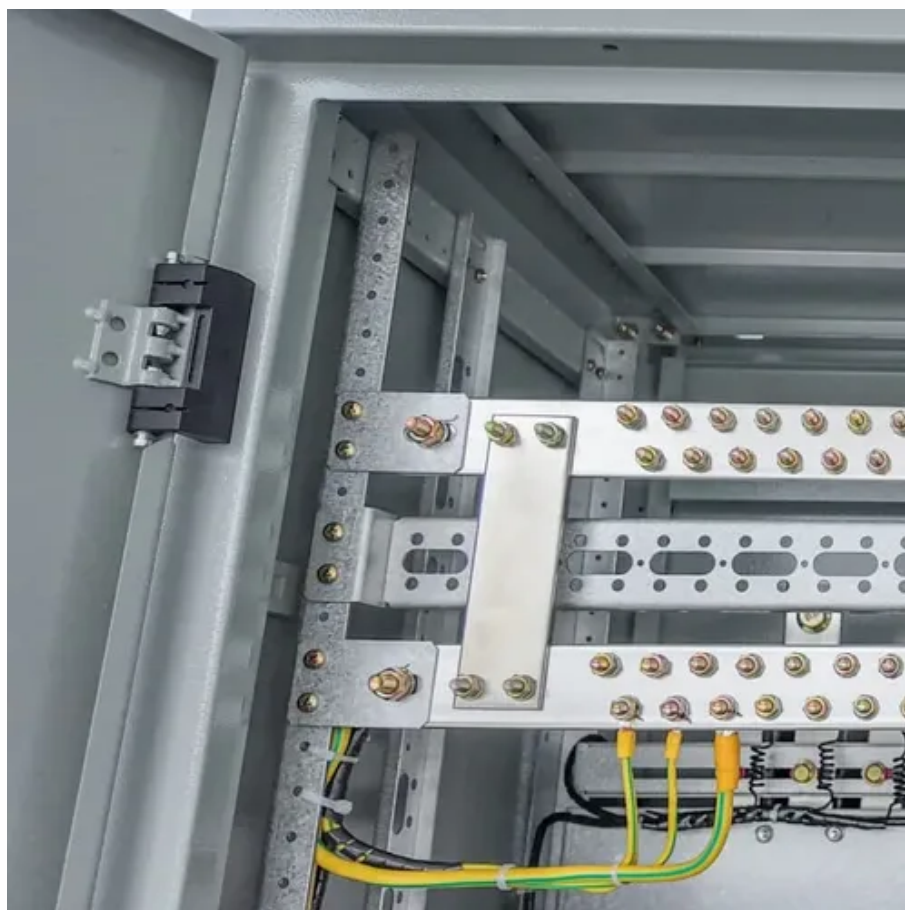

30kW IoT base station cabinet

Overview

What is a 30kW 60kWh high voltage all-in-one outdoor cabinet?

The 30KW 60KWH high voltage all-in-one outdoor cabinet BESS is a versatile and compact solution for seamless energy storage and management.

32U

The 32U outdoor base station cabinet is designed for mission-critical telecom and power systems that require large internal capacity, efficient climate control, and superior protection against ...

[30kw/62.4kwh Outdoor Cabinet Energy Storage All ...](#)