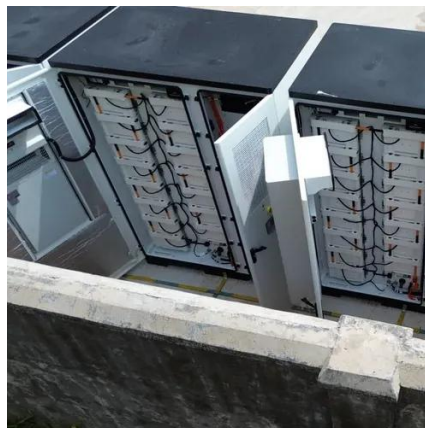

Base Station Cabinets to convert mobile radios into desktop base stations.