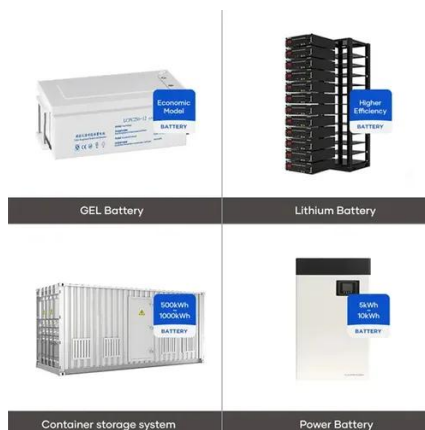

The system has a maximum energy storage capacity of 30KWh and is designed for indoor use. It is ideal for communication base stations, smart cities, smart transportation, power systems, ...