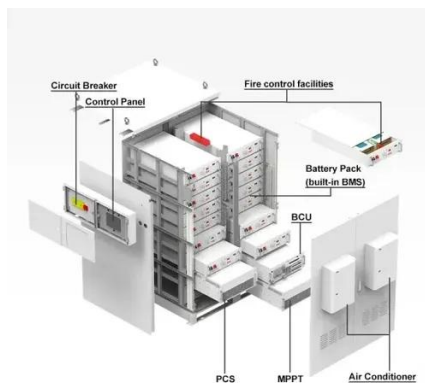

Designed by data center experts for data center users, the Vertiv(TM) HPL battery cabinet brings you cutting edge lithium-ion battery technology to provide compelling savings on total cost of ...

[BC Series UPS Battery Cabinets , ZincFive](#)

The ZincFive BC 2 AI UPS Battery Cabinet supports both AI dynamic workloads and outage protection within a single, compact ...

[How to Calculate Heat Loads and Server Room Cooling Requirements](#)

An article on how to calculate the heat loads and cooling requirements for datacenters, computer, server rooms and IT closet air conditioners.

[Optimizing Telecommunications Spaces : Sizing](#)

Telecommunications spaces are the backbone of structured cabling systems in commercial buildings. Proper sizing and layout are critical for ...

Telecom and Network Equipment Cabinets and ...

ICEcube delivers industry-leading NEMA Cabinets and Racks designed to safeguard critical rack-mount equipment and batteries.

Battery Storage Cabinet

From high-protection outdoor cabinets to enclosures for telecom, power, and industrial use, we offer configurable options in structure, material, thickness, and surface treatment to ensure ...