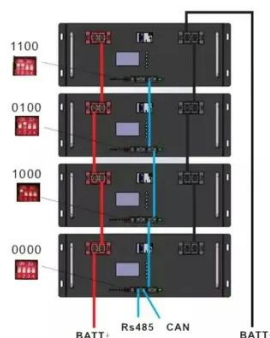

[Battery cabinets , Legrand Data Center Solutions](#)

The battery cabinets are available in five different mechanical dimensions. They can facilitate multiple combinations of batteries, up to 63 battery blocks, connected in series and parallel ...