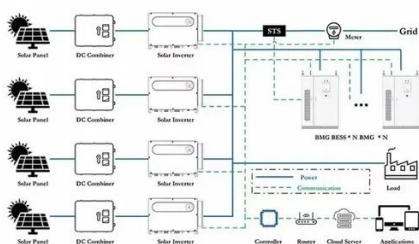

[Battery Storage for Data Centers: Reliability](#)

Data centers are using battery storage to ensure reliable power and cut costs. Discover how battery systems replace diesel generators ..

[Calculating Total Power Requirements for Data Center](#)

Sizing the electrical service for a data center or data room requires an understanding of the amount of electricity required by the cooling system, the UPS system, and the critical IT loads. ...

[Uninterruptible Power Supply \(UPS\) Backup ...](#)

Standard sizes are available in 32 and 40 battery configurations to fit multiple battery sizes from a wide range of manufacturers including NorthStar ...

Commercial Hybrid Inverter Battery Cabinet

The Sunplus SP-eBank F2 Series combines the SP1S-3P-H series three-phase hybrid inverter (29.9kW to 50kW) with a Battery Cabinet (30kWh to 60kWh) to provide a cost-effective, all-in ...