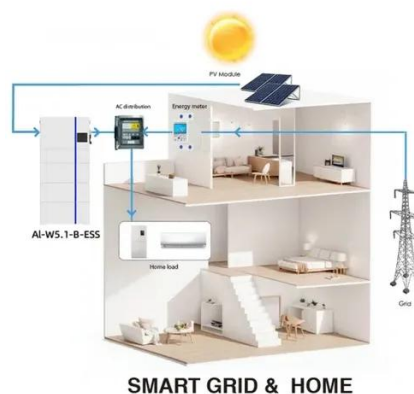

Cours de bourse en direct de l'action AB INBEV
Cotation à la bourse de Bruxelles, actus et infos
boursières, graphiques temps réel -
BE0974293251 ABI