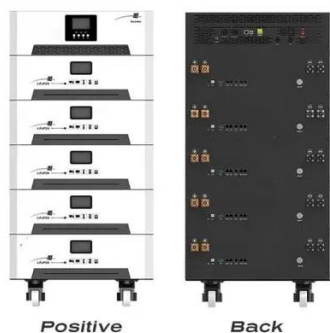

Este sitio web contiene información, enlaces, imágenes y videos de materia explícito de Pornhub Premium. Si usted es menor de 18 años de edad, si este tipo de material le ofende o si es ...

PHOTOVOLTAIC AND BATTERY ENERGY STORAGE

ABSTRACT: Nowadays, due to the high diffusion and the lower cost of photovoltaic (PV) systems, there is an increasing interest in combining PV generators with battery energy storage ...