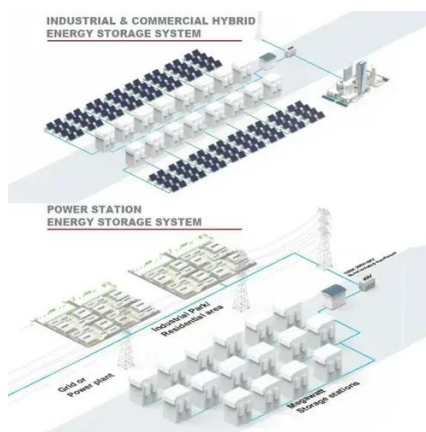

30kw inverter cabinet for drone stations in austria

Overview

What is a 30kw/250v inverter?

The unit is an air-cooled, isolated 30kW/250V AC-DC three-phase uni- or bi-directional inverter for many different applications. Having numerous communication interfaces including RS485 (Modbus RTU) and CANBus, makes the integration with your control network an easy task.

[30kW 260V 120A AC-DC Inverter , Zekalabs](#)

The unit is an air-cooled, isolated 30kW/250V AC-DC three-phase uni- or bi-directional inverter for many different applications. Having numerous ...

[15-30kW Solis Three Phase Low Voltage Energy Storage Inverter](#)

The unit is an air-cooled, isolated 30kW/250V AC-DC three-phase uni- or bi-directional inverter for many different applications. Having numerous communication interfaces including RS485 ...

[Emergency Lighting Power Inverters . Myers EPS](#)

The Sunplus SP-eBank F2 Series combines the SP1S-3P-H series three-phase hybrid inverter (29.9kW to 50kW) with a Battery Cabinet (30kWh to 60kWh) to provide a cost-effective, all-in ...

[30KWH Solar Battery Storage System ...](#)