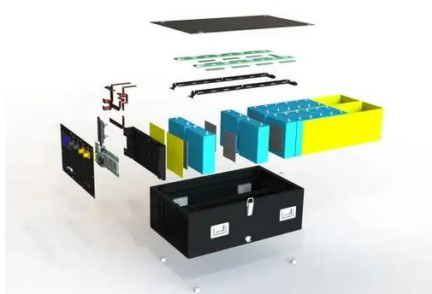

[30kwh Home Ess Energy Storage System Rack / Schrank Typ ...](#)

Das ESS -Kit (Energiespeichersystem) ist eine hohe Leistung aus - Grid Home Energy Storage System, die von JZH speziell entwickelt und hergestellt wurde. Dies ist die zuverlässigste und ...