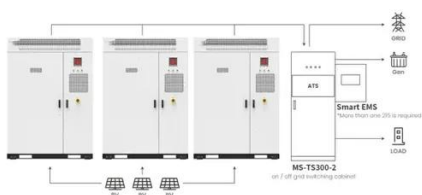

Application scenarios of energy storage battery products