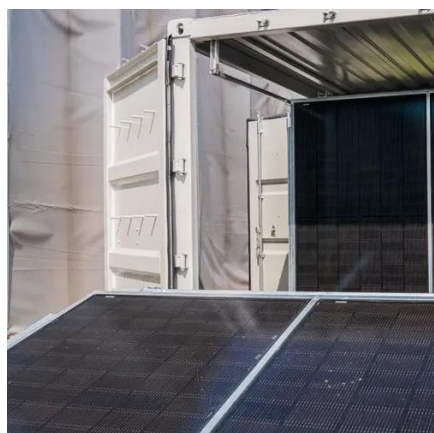

[Smart Feeder Pillar - Cabinet Control](#)

Smart Cabinet Controller solution for street lights. Monitor and control outdoor group and individual street lighting.