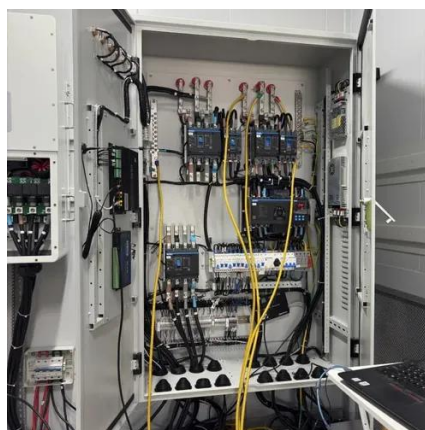

[SuperbulletAI launched the most powerful AI Game Builder for](#)

? After 2 months of intense solo development, I just launched SuperbulletAI, for free . Every users now gets 1M free tokens/month to use a purpose-built AI assistant just for ...