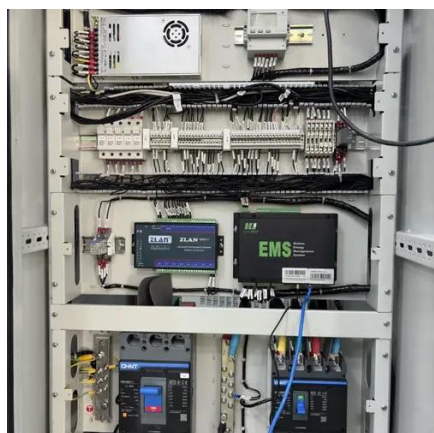

[380V Distributed Energy Storage System High Energy Density ...](#)