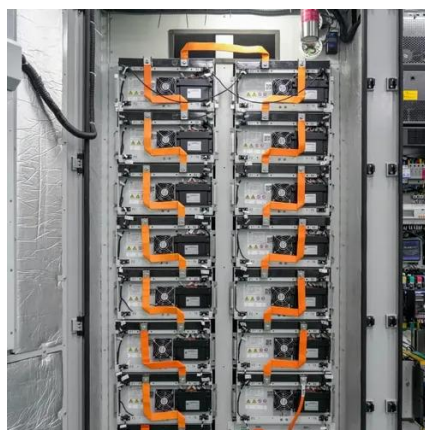

ChatGPT

ChatGPT is a generative artificial intelligence chatbot developed by OpenAI, and released in November 2022.