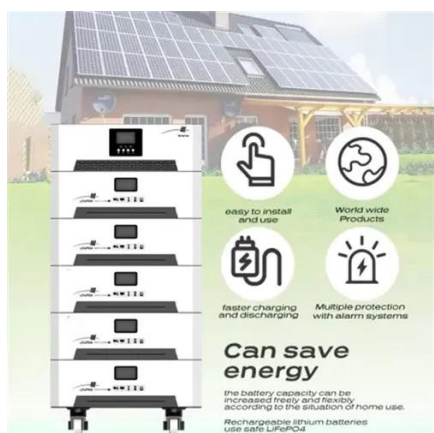

[Technologies & Trends](#)

Explore what Edge computing is and how it (and the right IT enclosure system) can handle scalability, security, protection, disruptors, and ...