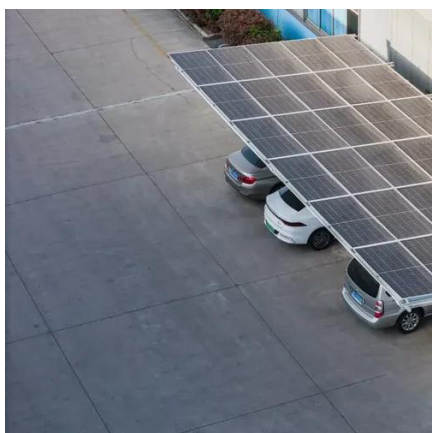

[380v power distribution cabinets](#)