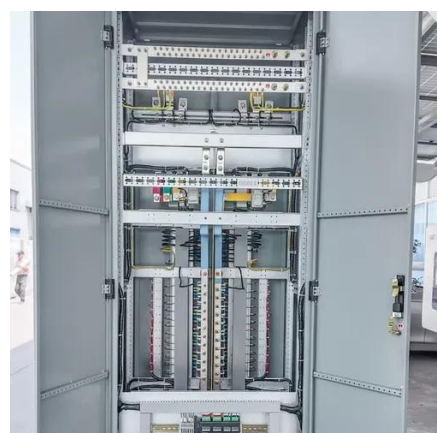

[Modular Data Center, Container Data Center, Rack ...](#)

SHUYI specializes in providing data center solution products, like modular data center, container data center, rack data center many years. We ...

[Edge Computing Solutions , IBM](#)