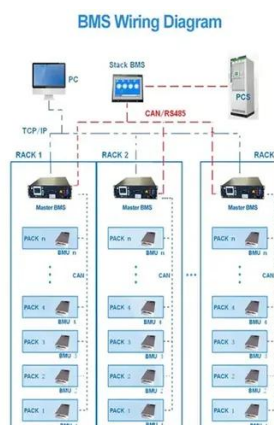

[Power Supply Cabinet Manufacturer, DOHO ...](#)

Indoor Power Supply Cabinet Our power supply Cabinets are designed to protect your critical equipment from power surges and voltage spikes from ...

[Low Voltage Distribution Cabinet 380V/415V Electrical Panel ...](#)

Distribution boxes are widely used in residential areas, commercial areas, industrial areas, transportation facilities, and public facilities, providing stable power supply and electrical safety ...