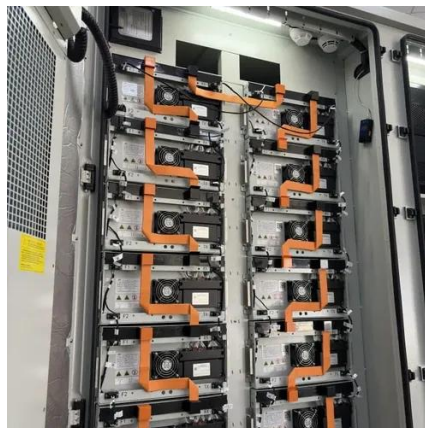

Hi all - I am preparing for a 2020 Porsche Taycan Turbo coming home. Window sticker says "Mobile Charger Connect" and "On-Board 150kW/400V DC Charger". I'd like to ...

[Tesla's Fourth-Generation Supercharger Cabinet Launches Next ...](#)

Long hailed as the gold standard of public charging, the Tesla Supercharger network is slated to improve even more next year. The new fourth-generation Supercharger ...