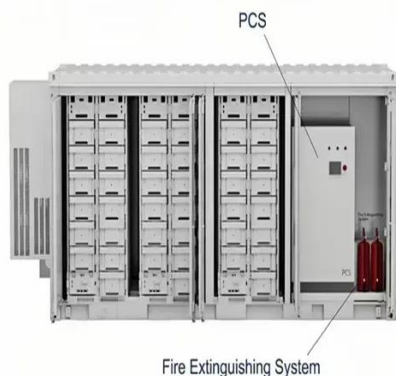

[ABB Terra HP 350 DC Fast Charging Station](#)