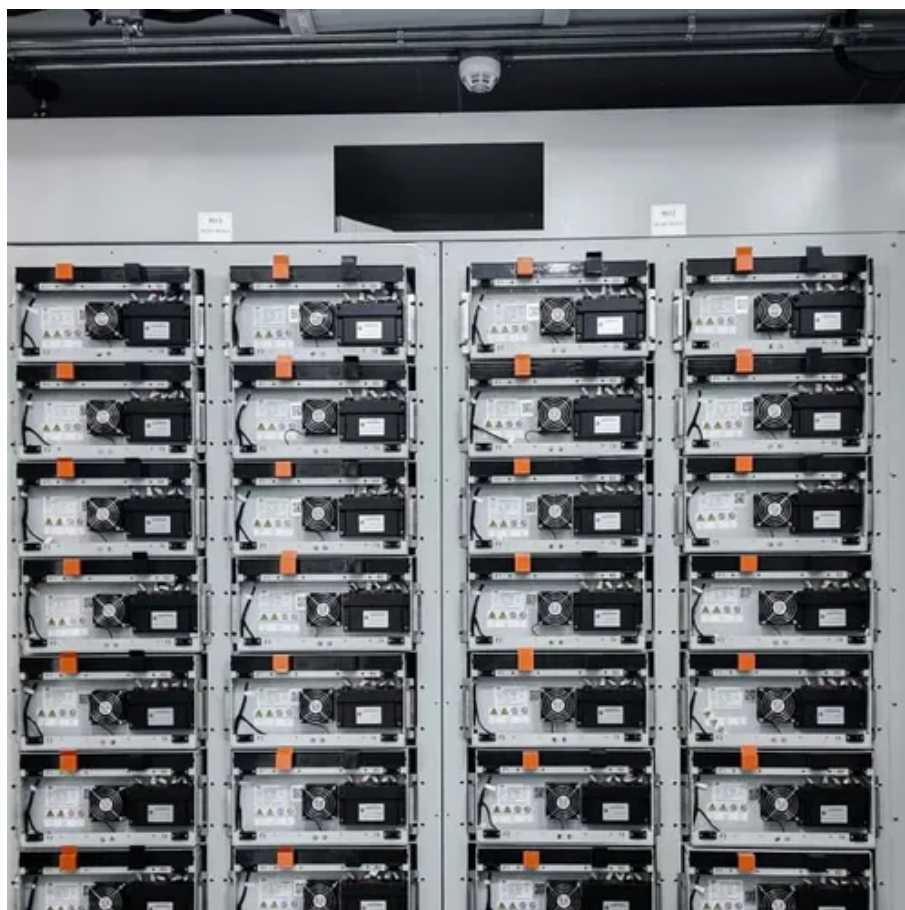

40kWh Photovoltaic IP55 Outdoor Cabinet for Base Stations

40kWh Photovoltaic IP55 Outdoor Cabinet for Base Stations

[Outdoor Photovoltaic Energy Cabinet, Base Station Energy ...](#)

These cabinets are ideal for outdoor base stations in remote, mountainous, or desert regions, especially where grid power is absent, unstable, or costly. They are also used for border ...