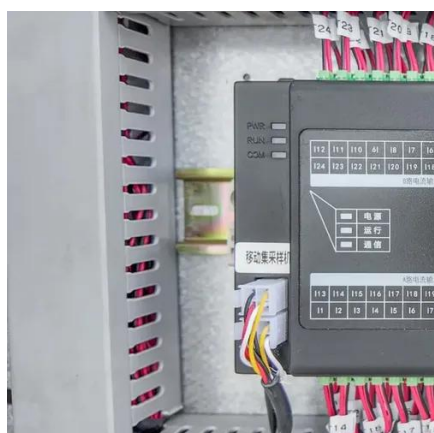

Uninterruptible Power Supplies (UPS) Three-Phase

The PowerWave 33 is available over a model range of 60kW to 500kW and can be configured to operate as a single, standalone UPS or as a multi-cabinet UPS system with up to ten UPS ...

Uninterruptible Power Supplies (UPS) Three-Phase