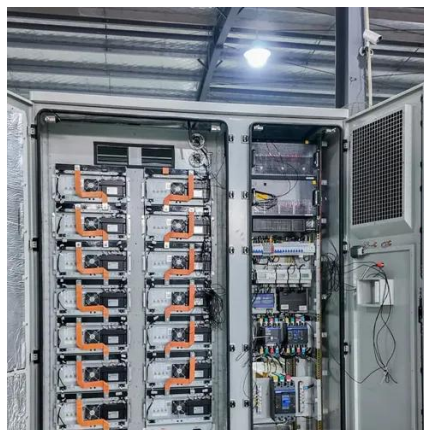

[Vertiv(TM) EnergyCore, Lithium Ion Battery Cabinet](#)

The Vertiv(TM) EnergyCore Li5 and Li7 battery systems deliver high-density, lithium-ion energy storage designed for modern data centers. Purpose ...

[Vertiv(TM) EnergyCore, Lithium Ion Battery Cabinet](#)

The Vertiv(TM) EnergyCore Li5 and Li7 battery systems deliver high-density, lithium-ion energy storage designed for modern data centers. Purpose-built for critical backup and AI compute ...