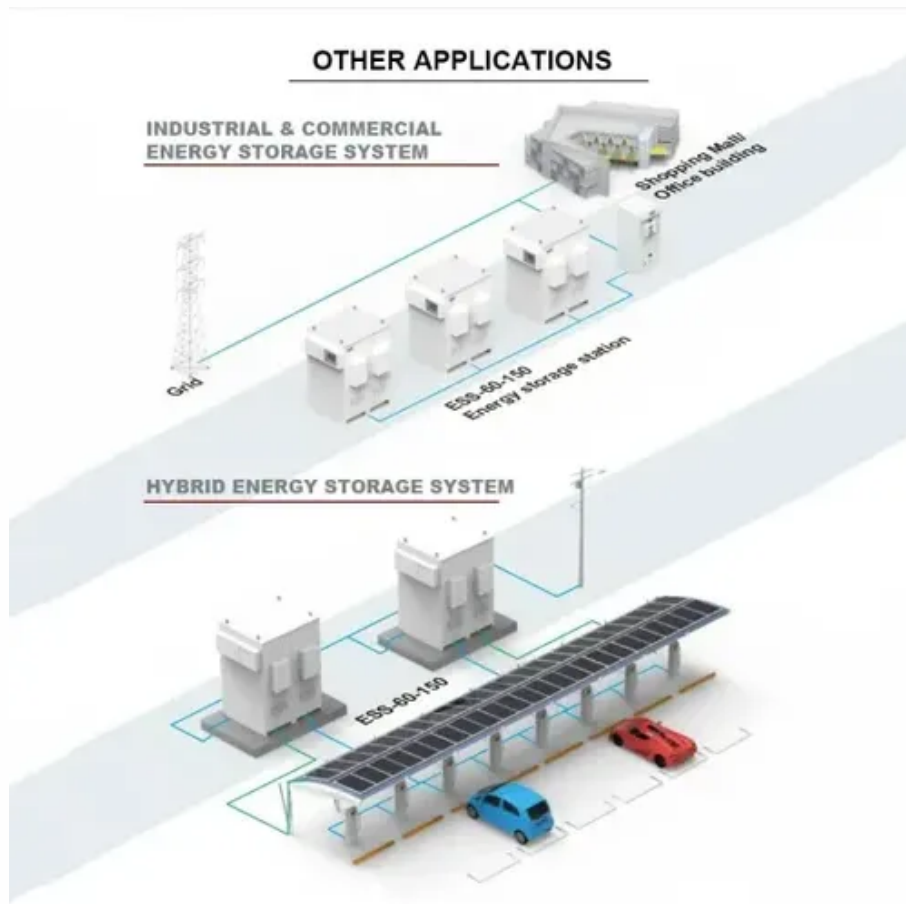

500kw solar energy storage cabinet for emergency rescue

500kw solar energy storage cabinet for emergency rescue

[Thailand and the islands in 5 days](#)

This five-day itinerary goes from Bangkok to the islands in the Gulf of Thailand and onwards to the Andaman Coast, perfect for visitors with limited time.

[500kW / 1MWh Smart Microgrid Solar Battery Storage System](#)

Discover the ESS-GRID FlexiO, an air-cooled solar battery storage system designed for industrial and commercial use, featuring a split PCS and battery cabinet with 1+N scalability that ...