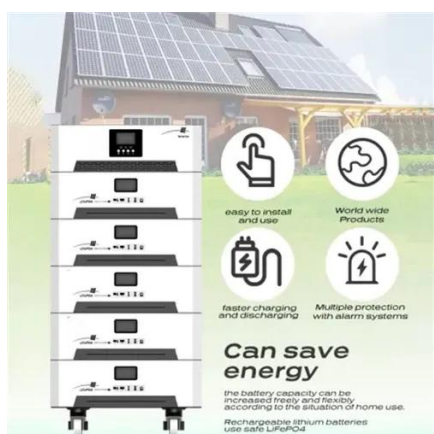

[Advanced Energy AE 500NX 500KW Inverter ...](#)

Advanced Energy, AE 500NX grid tied Central inverter, 3-Ph, 500kW, 480VAC, 60H, 3159500-0030 Advanced Energy's AE 500NX is a highly ...