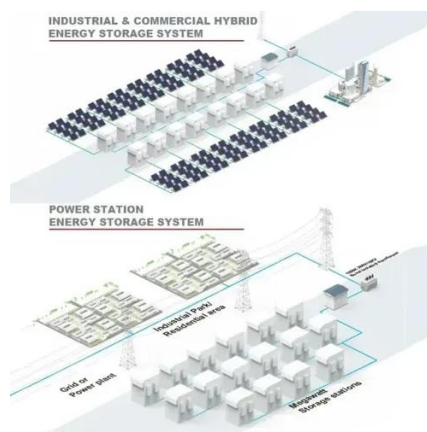

[5g base station communication cabinet](#)

5G intelligent power cabinets are widely used in communication base stations. They are composed of cabinets, embedded switching power supplies, backup lithium iron ...

The base station cabinet contains as many as six RF modules. These multicarrier modules support GSM-R 5.0 and the enterprise LTE (eLTE). Use of this multi-radio base station (and ...

Optimal configuration of 5G base station energy storage ...

A multi-base station cooperative system composed of 5G acer stations was considered as the research object, and the outer goal was to maximize the net profit over the ...

What Is 5G Base Station?

Conclusion The fast-response 5G smart base station is a new type of site construction method, and the site construction process is very ...

5G NR Macro Base Station-SINIC POWER , New Energy ...

5G+AI intelligent operation and maintenance ": Built in AI chip achieves real-time fault prediction (accuracy>95%), improving operation and maintenance efficiency by 60%.