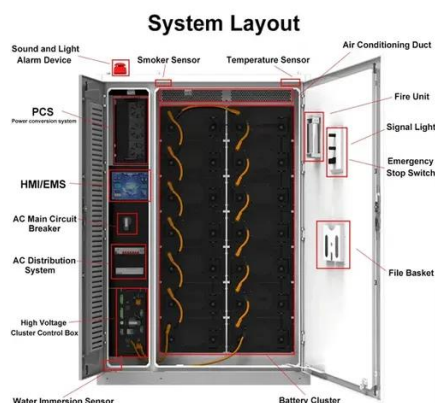

1KW 5G power supply/microsite power supply/pole mounted power supply

Telecom Power Supply for sale, new 1KW 5G power supply/microsite power supply/pole mounted power supply/outdoor power supply/pole mounted power supply of Shenzhen Daxin Intelligent ...

The power supply design considerations for 5G ...

For 5G, infrastructure OEMs are considering combining the radio, power amplifier and associated signal processing circuits with the ...