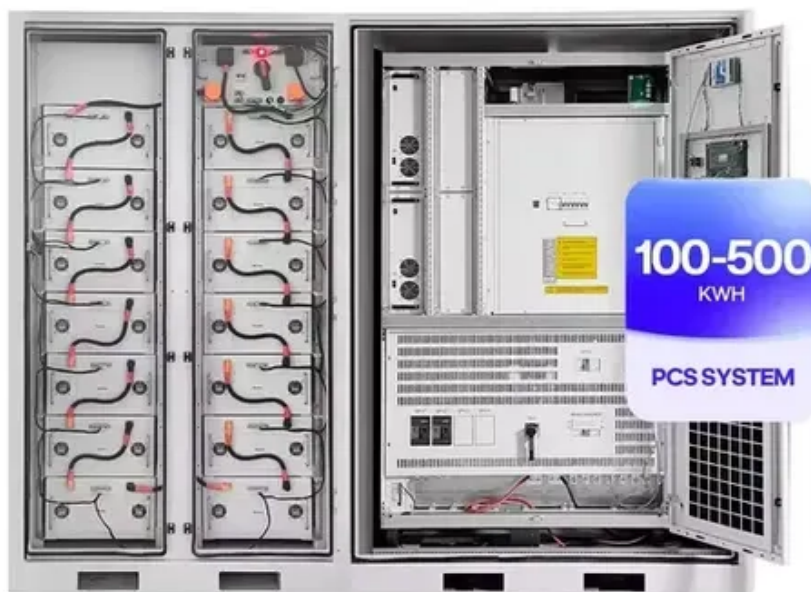

5G Microsite Communication Power Supply Cabinet Low Temperature Maintenance Manual

Overview

What is a small cell in 5G?

Small cells are a new part of the 5G platform that increase network capacity and speed, while also having a lower deployment cost than macrocells. The compact size of a small cell requires that all components – especially power converters – provide high efficiency, better thermals and eventually the best power density possible.

How do small cells fit into the 5G ecosystem?

A cell tower (also called a macrocell) is a huge umbrella used to provide radio signals to thousands of users in large areas with minimal obstructions. To extend the coverage of a macrocell, distributive antenna systems (DASs) are used in conjunction with the cell tower.

Cabinet

This document describes the TP48200A-D14A1 in terms of overview, component description, safety precautions, and system maintenance.

Voltage range: 91.2-947.2V

>6000 cycles (100%DOD)

Rated battery capacity:
216KWH (customizable)