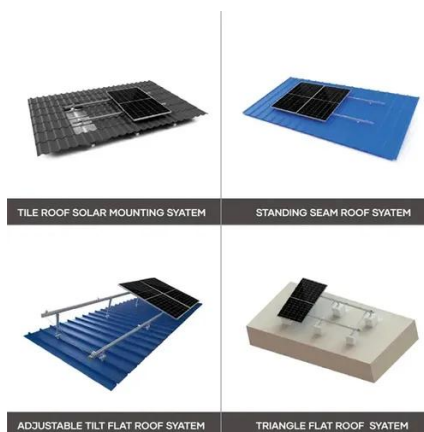

6KW 12KW 18KW 24KW OUTDOOR PHOTOVOLTAIC ENERGY STORAGE CABINET 5G BASE

Which power supply mode is used for micro base station? For the micro base station, all-Pad power supply mode is used, featuring full high efficiency, full self-cooling and smooth upgrade ...