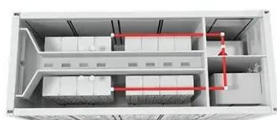

Upgrade 5G base station power in outdoor, indoor, and shared cabinets with custom rectifier module solutions for efficient, scalable, and reliable performance.