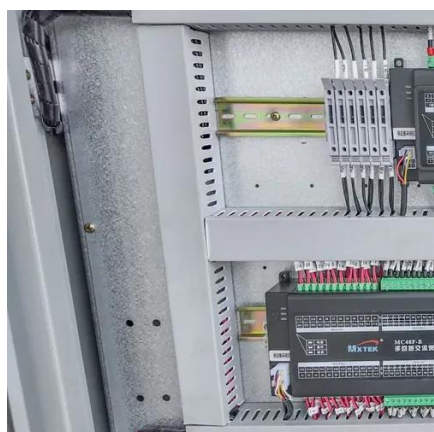

The cabinet adopts a multi-layer material structure, and the external non-metallic plate effectively reduces the external light absorption of heat, the internal temperature is ...

4 types of Base stations

A picocell is a smaller base station with a smaller coverage area than a microcell. It is mainly used to provide indoor coverage, such ...