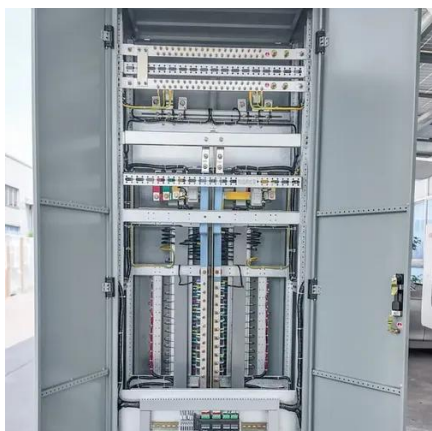

How does a 5G base station work?

The 5G Base Station uses a set of antennas that connect with the distributed unit. These antennas can be implemented using a passive or active architecture. These are connected to the Base Station cabinet using feeder cables. The Base Station cabinet includes the transceiver and RF processing functions.

What is 5G & how does it affect a communication system?

The construction of the 5G network in the communication system can potentially change future life and is one of the most cutting-edge engineering fields today. The 5G base station is the core equipment of the 5G network, and the performance of the base station directly affects the deployment of the 5G network.

5G micro base station uses a Mexican communication cabinet with a c

[Macrocell vs. small cell vs. femtocell: A 5G introduction](#)

A macrocell is a cellular base station that sends and receives radio signals through large towers and antennas. Cell towers range in height from 50 to 200 feet tall and ...

[What is 5G Indoor Micro Base Station? Uses, How It Works](#)

The 5G Indoor Micro Base Station is a compact, high-capacity wireless infrastructure device designed to deliver 5G connectivity within indoor environments. Unlike ...