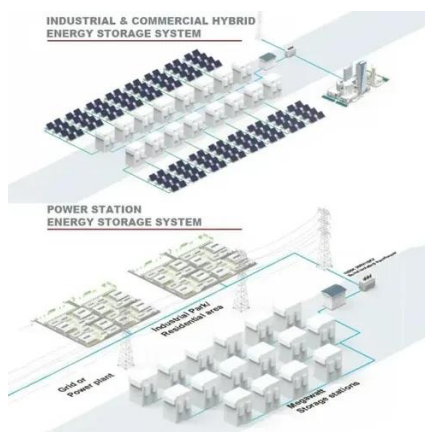

How does a 5G base station work?

The 5G Base Station uses a set of antennas that connect with the distributed unit. These antennas can be implemented using a passive or active architecture. These are connected to the Base Station cabinet using feeder cables. The Base Station cabinet includes the transceiver and RF processing functions.

[Complete Guide to 5G Base Station Construction, Key Steps, ...](#)

Explore how 5G base stations are built--from site planning and cabinet installation to power systems and cooling solutions. Learn the essential components, technologies, and ...

[5G-LTE NEMA Micro Outdoor Telecom Enclosure](#)

5G-LTE NEMA rated Micro outdoor telecommunications enclosure is engineered to protect against intense heat, heavy rain and freezing ...

[Macrocell vs. small cell vs. femtocell: A 5G ...](#)

A macrocell is a cellular base station that sends and receives radio signals through large towers and antennas. Cell towers range in ...

[What is a 5G Base Station?](#)

Discover how 5G base stations work, their benefits, and innovations by Mobix Labs and TalkingHeads Wireless.