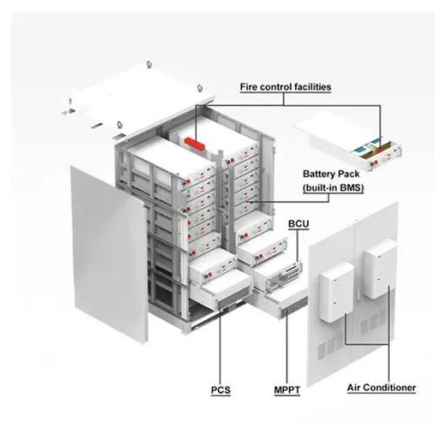

[Complete Guide to 5G Base Station Construction](#)

Explore how 5G base stations are built--from site planning and cabinet installation to power systems and cooling solutions. Learn the ...