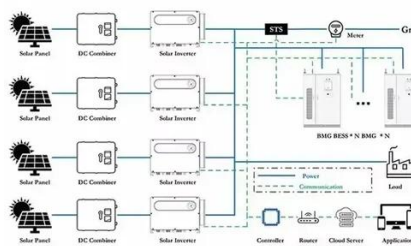

[Telecom Power-5G power, hybrid and iEnergy ...](#)

5G power: 5G power one-cabinet site and All-Pad site simplify base station infrastructure construction. From the indoor station to the outdoor station, ...