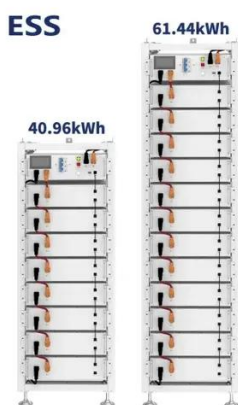

APC AR3107x609 NetShelter SX 48U 600mm Wide 1070mm Deep Enclosure, Rack Cabinet and FrameRack Cabinet allows quick and easy retrieval of your items with better organizing and ...