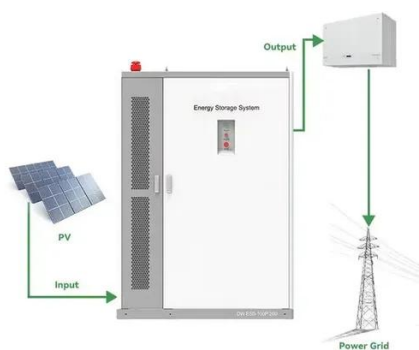

[Battery Swapping Cabinet4 - Nayo Tropical Technology](#)