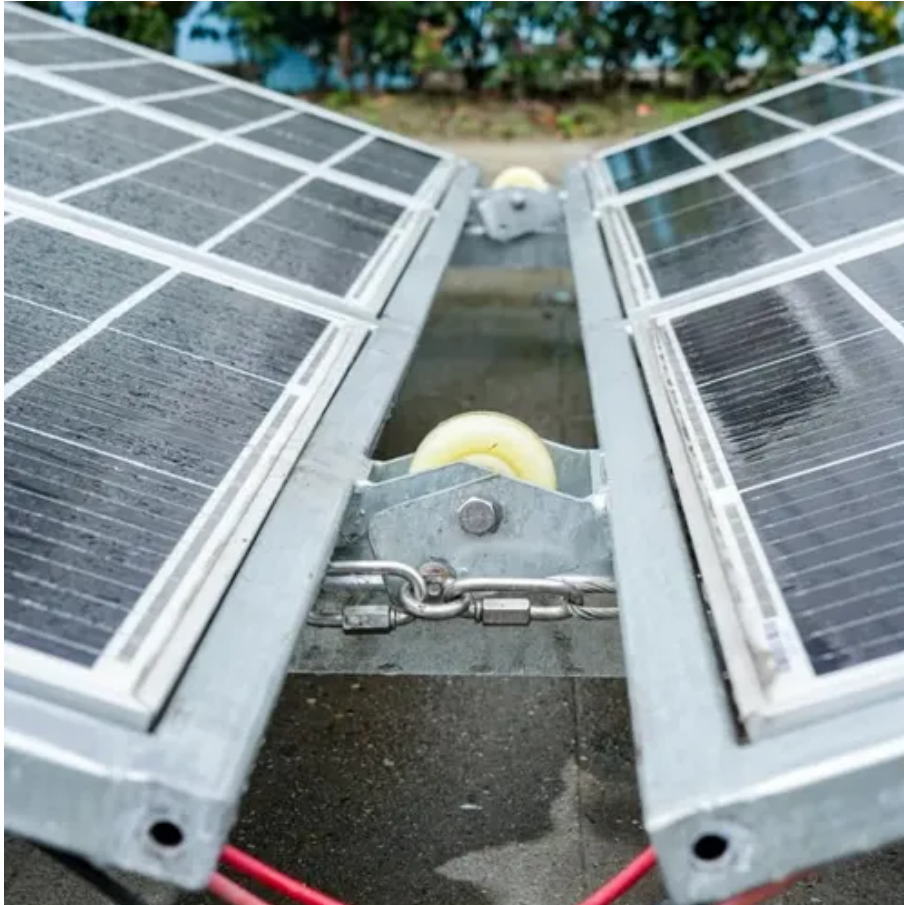

600mm deep external energy storage cabinet leasing service for battery swapping stations