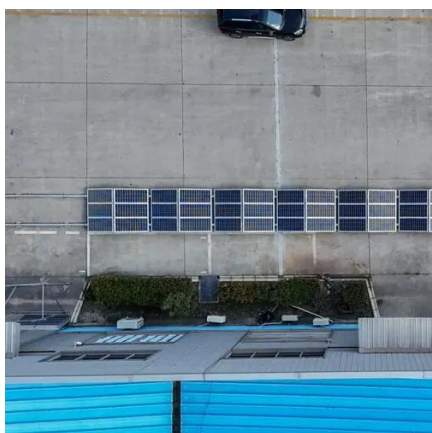

[Battery Swap Cabinet Solution for E-Mobility](#)