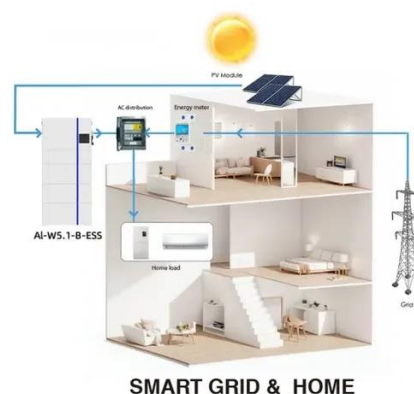

Sol-Ark High Voltage Batteries

Sol-Ark High Voltage 40kWh - 60kWh Battery Bank - IP20 Indoor The L3 Series Limitless Lithium(TM) is a Sol-Ark High Voltage lithium-ion battery ...

What is your experience with Cheech and Chong's Cruise Chews ...

What is your experience with Cheech and Chong's Cruise Chews? Archived post. New comments cannot be posted and votes cannot be cast.