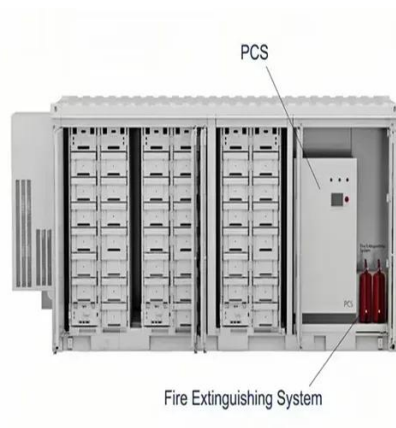

The PCL series 75kW programmable high-power DC power supply, rated voltage 30V 60V 300V to 1000V 1500V 2000V and rated current 1875A 1500A 750A 500A 150A 50A etc.. Deep OEM ...