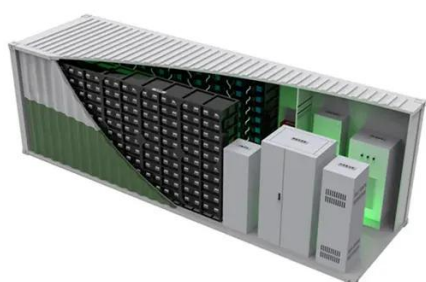

75kW Communication Power Supply Cabinet for Wind Power Generation

75kW Communication Power Supply Cabinet for Wind Power Generation

114kWh ESS

[EK-SG-D03 Outdoor Wind Power Communication Energy Cabinet](#)

A power supply cabinet is a critical infrastructure component used to house, manage, and distribute electrical power safely and efficiently across various systems.

[RV Wind Power Generation Control System: Powering Mobile ...](#)

The power system for an outdoor hybrid power supply cabinet

The outdoor hybrid power supply cabinet integrates a robust power system that combines energy generation, storage, and management. Its components, including solar ...

[Wind power control cabinet-Cangzhou Xusen Electronic Chassis ...](#)

The wind power control cabinet is usually composed of a cabinet, a PLC control system, a power supply system, a protection system, a communication system and other parts. Among them, ...