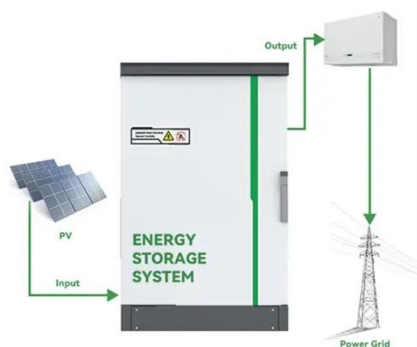

First, we are already seeing racks with power densities of 30 to 35 kW in Hadoop clusters. Technically, we don't have that far to go to get to 50 kW. There are estimates that the volume ...