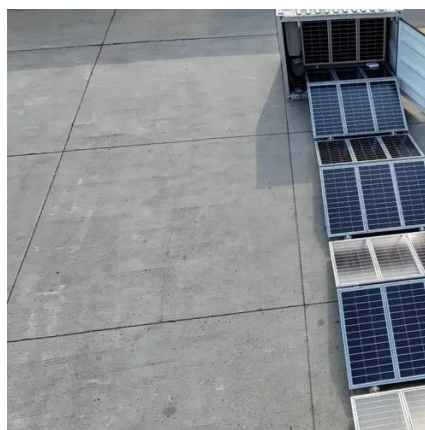

[80kWh 500V 157Ah HV Lifepo4 Battery Pack For ...](#)

Delong 500V 80kwh battery pack has a long lifespan and excellent safety performance, suitable for residential, commercial, emergency power, and ...

[80KWh HV Lithium Battery Rack](#)

With the 80KWh HV Lithium Battery Rack, you can control production and energy consumption. Set your preferences to optimize your energy ...