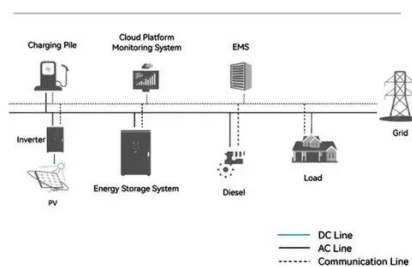

System Topology

[Dawnice 50kwh 80kwh 100kva air-cooling energy storage battery ...](#)

This state-of-the-art energy storage solution is ideal for industrial applications, designed to deliver outstanding performance and durability. Available in configurations of 50kWh, 80kWh, and ...

[Outdoor Battery Box Enclosures and Cabinets . Lithium-ion](#)