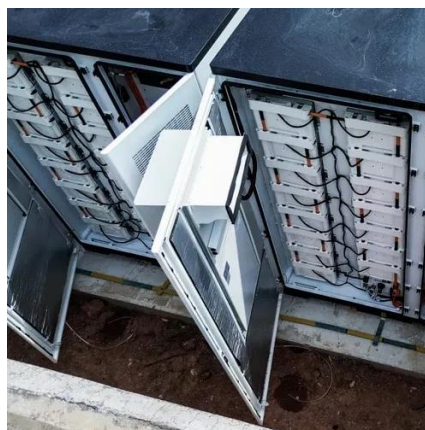

With extensive experience and innovative technology, this home battery delivers reliable backup power during emergencies. It features a modern design, high energy, and power density, a ...

[Battery Racks & Cabinets - StackRack Battery ...](#)

Explore StackRack's modular battery systems for residential, commercial, and utility-scale projects. Offering expert design, engineering and project ...

[Pylontech Battery Cabinet](#)

Pylontech Battery Cabinet - IP66 Floor Mounted Cabinet - 16RU (IP-SD806060/T1) Pylontech Price: $2,565.00