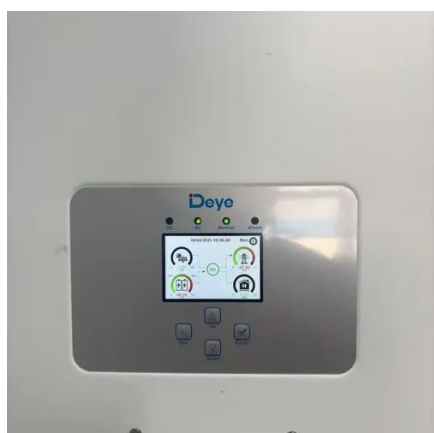

[IP66 enclosure, IP66 housing](#)