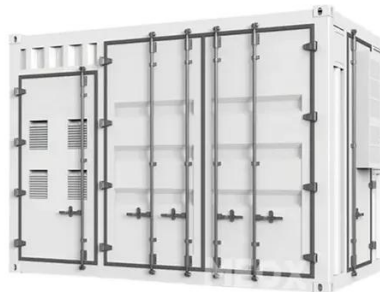

[IP Ratings Explained. A guide for Solar Batteries ! Alternergy](#)

The ideal installation should consider various factors, including weather and location. So the use of appropriate IP ratings could ensure the equipment's longevity and ...